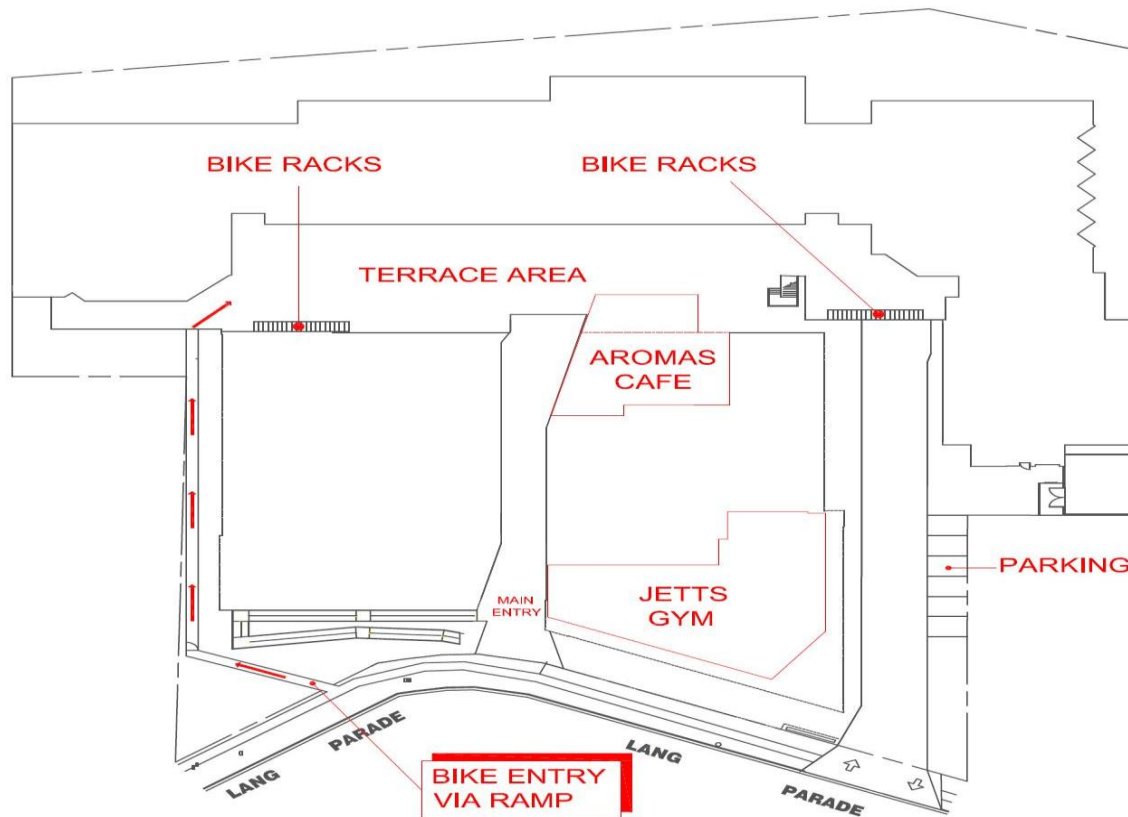

Supporting our Entoure cyclists

Aromas Milton:

- Free coffee with every breakfast
Monday – Friday (closed weekends)
- Bike racks visible from Aromas
- Ample on street parking

Jetts 24/7 Fitness:

Corporate offer: Join Jetts Gym and enjoy full use of the facilities, showers as well as the freedom to use any Jetts Gyms across Australia.